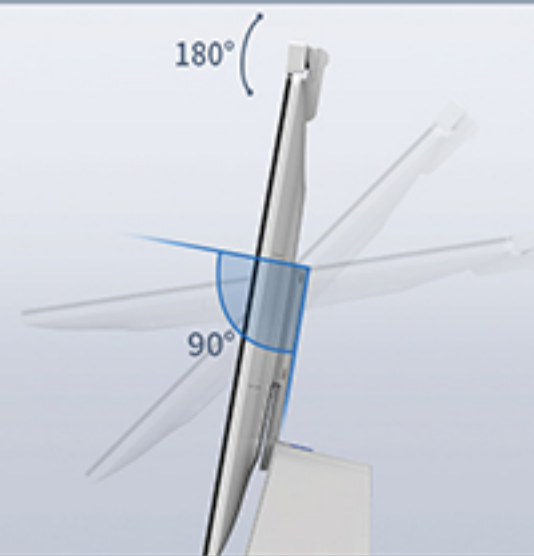

Integrated with 80mm printer, 2D scanner, MSR, 2D/3D camera

Sensitive touch and anti glare screen, perfect user experience

Ergonomic design

Screen and camera angle adjustment for better operating experience